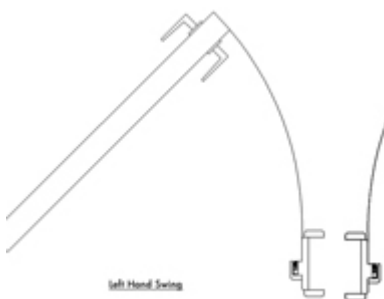

- SUPERIOR SOUNDPROOFING PERFORMANCE COMPLETE DOOR ASSEMBLY
- COST EFFECTIVE SOUNDPROOFING DOOR SOLUTION
- WEIGHING OVER 300 LBS
- COMES PRE HUNG AND ASSEMBLED READY TO INSTALL IN ROUGH OPENING
- HEAVY DUTY HINGES AND THICK DOOR ASSEMBLY UP TO 2 3/4" THICK
- STC RATINGS OF UP TO 56
- PRODUCTS TESTED PER ASTM E-90 CRITERIA
- AUTO-SILL FEATURE AND ADJUSTABLE JAMB SEALS
- INSTALLATION KIT (REQUIRED) WITH PURCHASE WHICH INCLUDES SHIMS, HD JAMB SCREWS, BACKER ROD AND SEALANT
- CUSTOM MADE TO ANY SIZE
- LEAD TIME UNDER 30 DAYS IN MOST CASES
- COMES IN SINGLE DOOR OR DOUBLE FRENCH DOOR TYPE.
- ANY WOOD SPECIES AVAILABLE
- HARDWARE FINISHES SILVER AND BRASS
- USED IN RECORDING STUDIOS, HOME THEATERS, MEDICAL LABS, TESTING FACILITIES, SERVER ROOMS, INDUSTRIAL OFFICE AREAS, LAW ENFORCEMENT

Sound Vault Door Single Door

Std. Hardware :Keyed Deadbolt

Passage Only

Thumb Turn Deadbolt

Triggered Transom Seal

Door Thickness 2 3/4"

Door With Wood Caps

22"x28" Vision Lite

Double Door Assembly

Left Hand Swing

Right Hand Swing

Left Hand Active Double Door

Right Hand Active Double Door