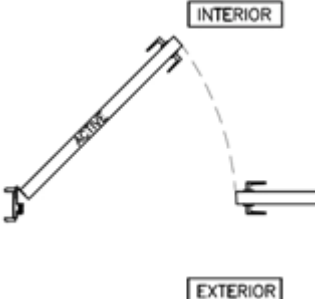

- SUPERIOR SOUNDPROOFING PERFORMANCE COMPLETE DOOR ASSEMBLY
- COST EFFECTIVE SOUNDPROOFING DOOR SOLUTION
- WEIGHING OVER 300 LBS
- COMES PRE HUNG AND ASSEMBLED READY TO INSTALL IN ROUGH OPENING
- HEAVY DUTY HINGES AND THICK DOOR ASSEMBLY UP TO 2 3/4" THICK
- STC RATINGS OF UP TO 56
- PRODUCTS TESTED PER ASTM E-90 CRITERIA
- AUTO-SILL FEATURE AND ADJUSTABLE JAMB SEALS
- INSTALLATION KIT (REQUIRED) WITH PURCHASE WHICH INCLUDES SHIMS, HD JAMB SCREWS, BACKER ROD AND SEALANT
- CUSTOM MADE TO ANY SIZE
- LEAD TIME UNDER 30 DAYS IN MOST CASES
- COMES IN SINGLE DOOR OR DOUBLE FRENCH DOOR TYPE.
- ANY WOOD SPECIES AVAILABLE
- HARDWARE FINISHES SILVER AND BRASS
- USED IN RECORDING STUDIOS, HOME THEATERS, MEDICAL LABS, TESTING FACILITIES, SERVER ROOMS, INDUSTRIAL OFFICE AREAS, LAW ENFORCEMENT

Sound Vault Door Single Door

Std. Hardware :Keyed Deadbolt

Passage Only

Thumb Turn Deadbolt

Triggered Transom Seal

Door Thickness 2 3/4"

Door With Wood Caps

22"x28" Vision Lite

Double Door Assembly

Left Hand Swing

Right Hand Swing

Left Hand Active Double Door

Right Hand Active Double Door