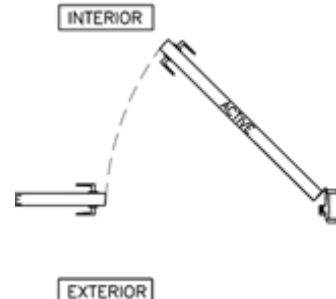

Sound Vault Door Single Door

Std. Hardware :Keyed Deadbolt

Passage Only

Thumb Turn Deadbolt

Triggered Transom Seal

Door Thickness 2 3/4"

Door With Wood Caps

22"x28" Vision Lite

Double Door Assembly

Left Hand Swing

Right Hand Swing

Left Hand Active Double Door

Right Hand Active Double Door