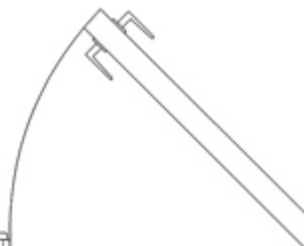

Sound Vault Door Single Door

Std. Hardware :Keyed Deadbolt

Passage Only

Thumb Turn Deadbolt

Triggered Transom Seal

Door Thickness 2 3/4"

Door With Wood Caps

22"x28" Vision Lite

Double Door Assembly

Left Hand Swing

Right Hand Swing

Left Hand Active Double Door

Right Hand Active Double Door